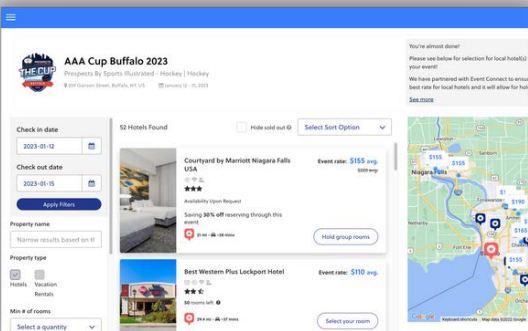

PAYMENT & REGISTRATION INFO

When you combine player registration with an instant hotel blocking experience that features top quality accommodations at the lowest contracted group rates available, teams and participants have everything they need to make an informed decision.

REGISTRATION

Powered by [Eventconnect](#)

We have partnered with Eventconnect to provide an easy and streamlined registration process. Team managers or coach's can register their teams and manage their teams hotels in one place.

HOTEL RESERVATIONS

Powered by [Eventconnect](#)

After registration create a team block at the tournament hotel of your choice for your team to reserve together. Share the Link with your entire team and they can book in your block or any of the tournament hotels.

PROSPECTS
BY **Sports Illustrated**

- All PSI events are STAY TO PLAY. See all available hotels on the PSI website.
- Withdrawal from the tournament after August 1st forfeits all players deposit or payment.