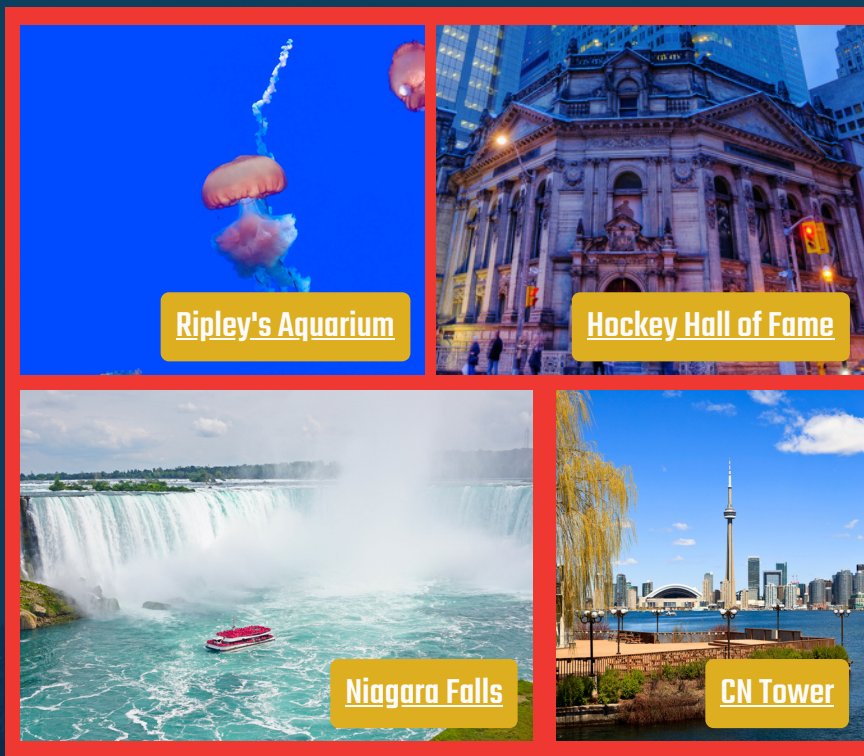

TEAM USA WEST

TEAM WORLD

Toronto

Toronto is the hockey capital of the world. The home of the Hockey Hall of Fame, the historic Maple Leaf Gardens, this city lives and breathes hockey.

Home of the Toronto Maple Leafs, OHL, GTHL, and many more, this city is the hub of hockey.

Connor McDavid, Mitch Marner, John Tavares, and countless others superstars grew up in this city dreaming one day of playing in the NHL.

If you love hockey, Toronto is the place to be.

Excursions

Professionally vetted tours and excursions have been selected for all participants. PSI offers a unique experience where players and their families can pick and build their ultimate package with transportation included.

Destinations:

Niagara Falls

CN Tower

Ripley's Aquarium

Canada's Wonderland

Toronto Football Club

DESIGN YOUR IDEAL TRIP!

During the allocated travel times choose from a wide selection of excursions that fit your family.

Excursions

Ripley's Aquarium

Underwater wonders are yours with PSI! Be swept away at Ripley's Aquarium of Canada! Located in downtown Toronto, just southeast of the CN Tower, this aquarium is one of three aquariums owned-and-operated by Ripley Entertainment.